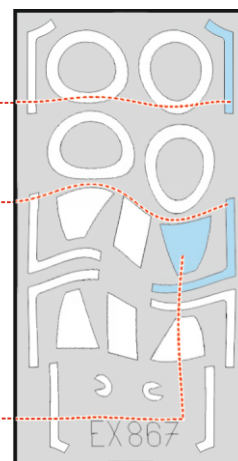

# A-1H TFace

EX 867

for kit **TAMIYA**

scale **1/48**

LIQUID MASK

OUTSIDE

F4

F3

INSIDE