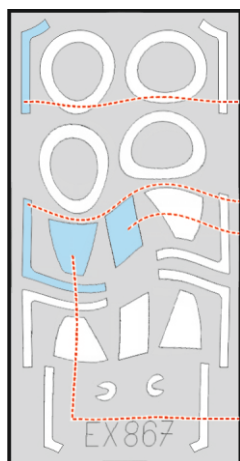

# A-1H TFace

EX 867

for kit **TAMIYA**

scale **1/48**

LIQUID MASK

OUTSIDE

F4

F3

INSIDE