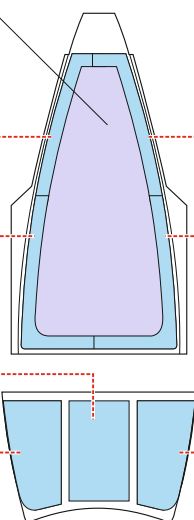

# A-1H TFace

EX 867

for kit **TAMIYA**

scale **1/48**

LIQUID MASK

OUTSIDE

F4

F3

INSIDE