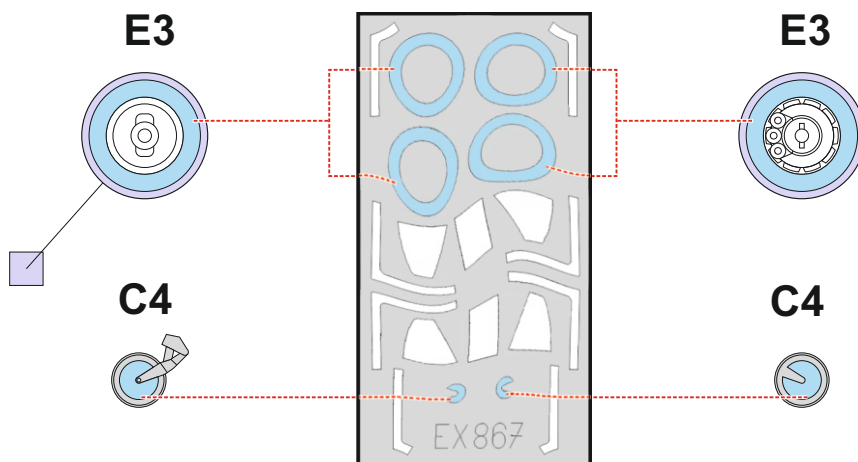

# A-1H TFace

EX 867

for kit **TAMIYA**

scale **1/48**

LIQUID MASK

OUTSIDE

F4

F3

INSIDE